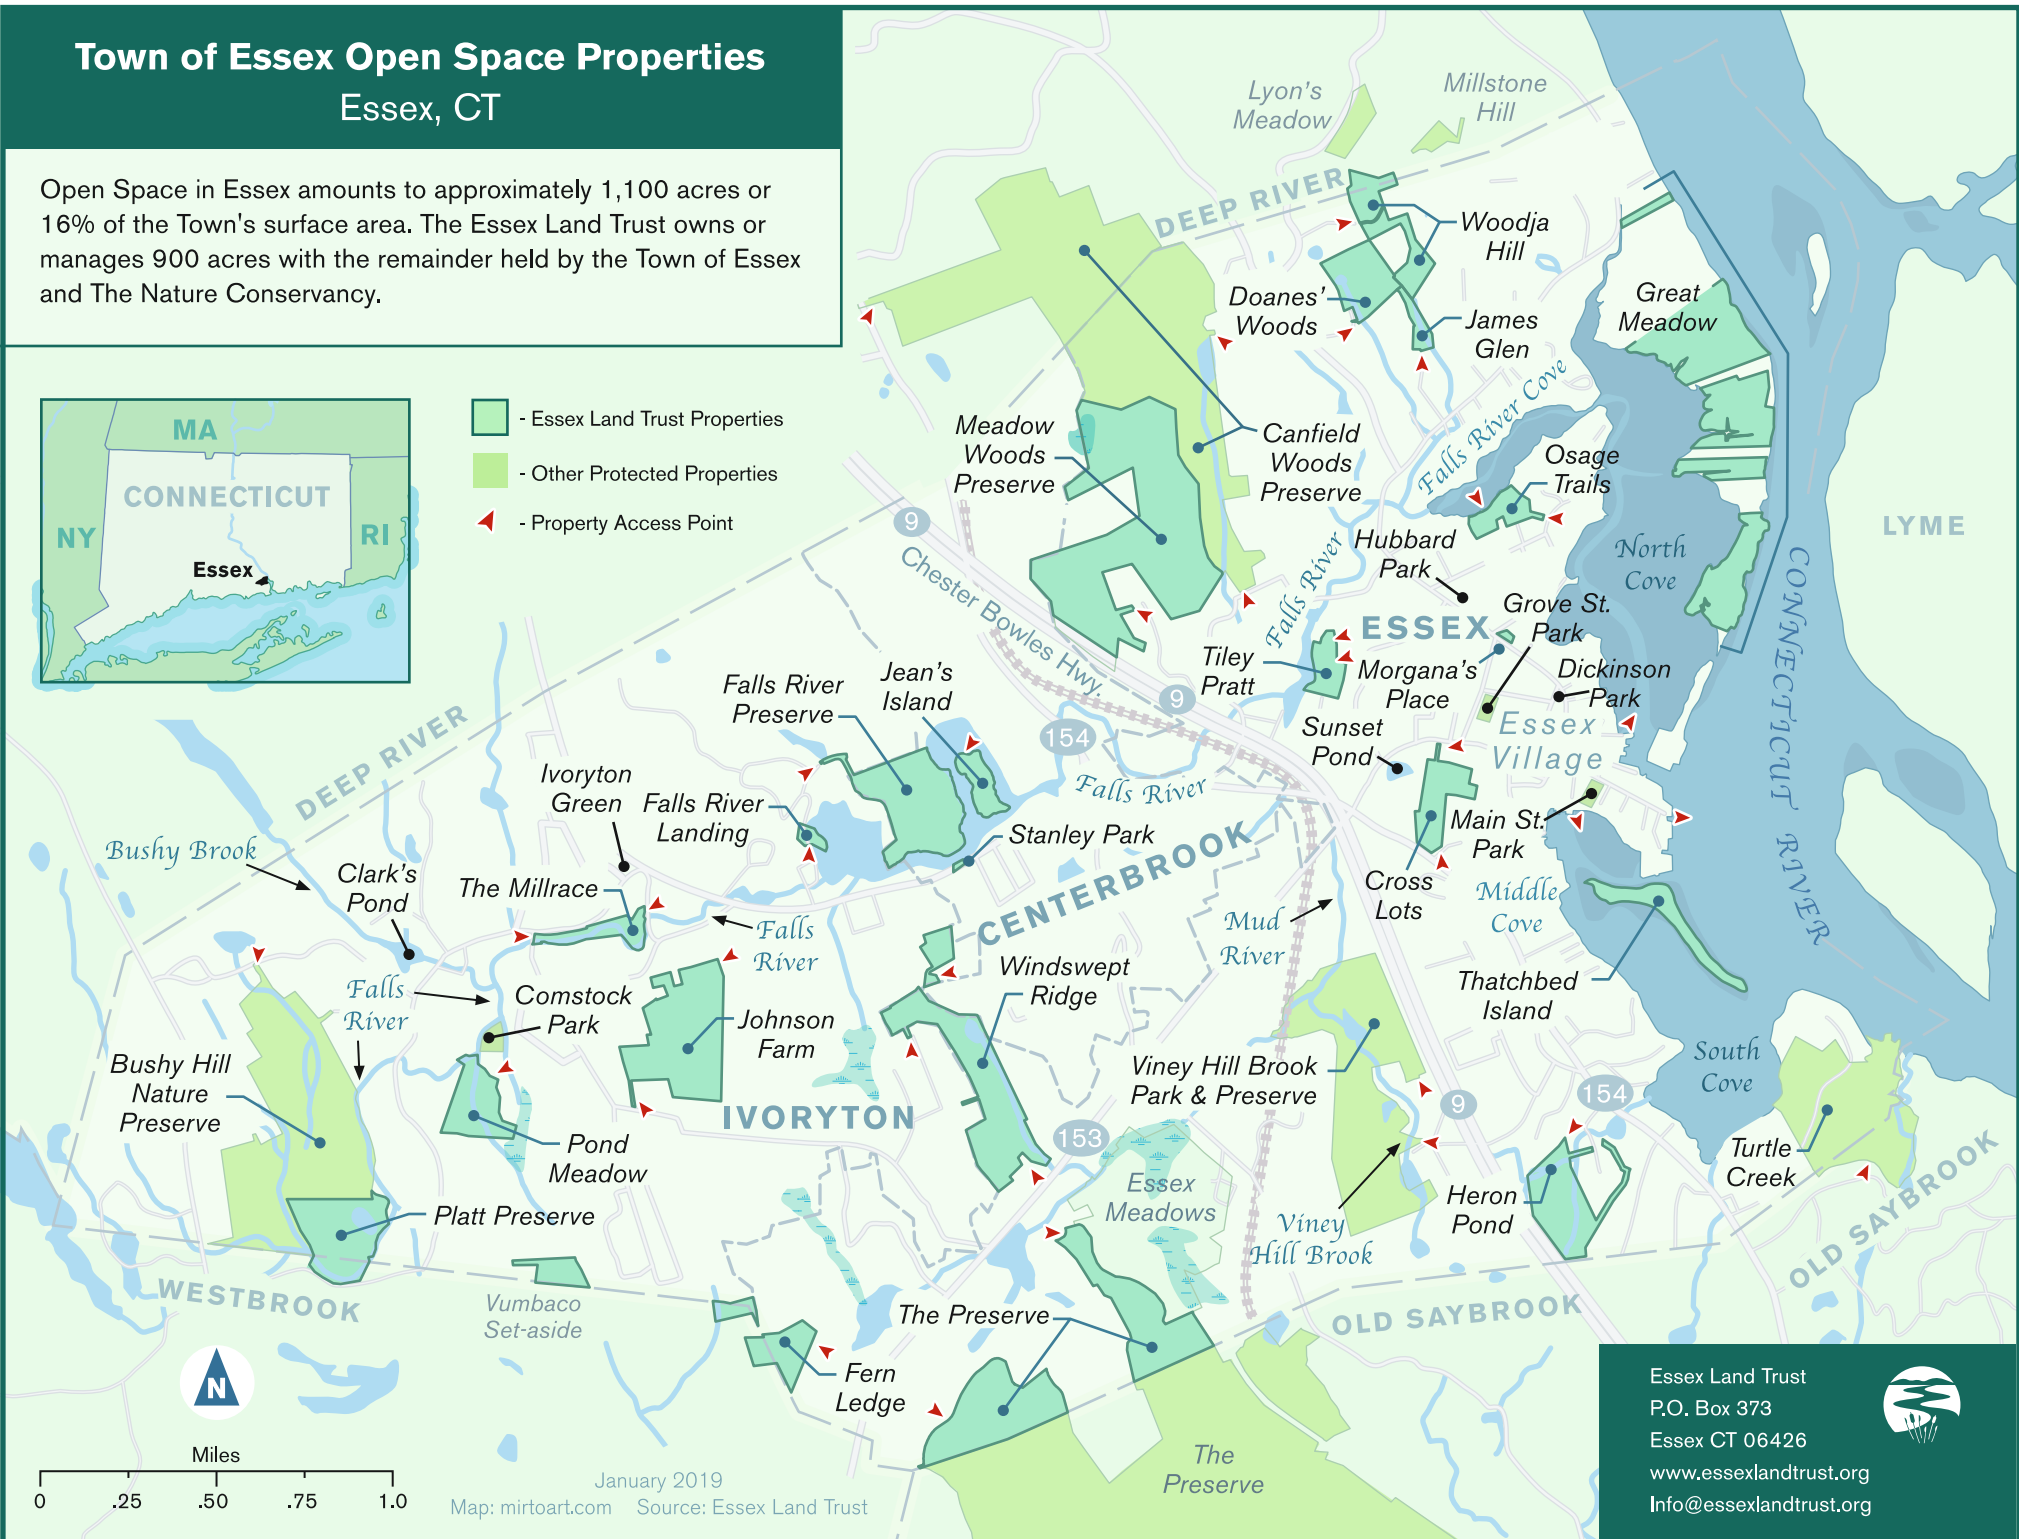

# Town of Essex Open Space Properties

Essex, CT

Open Space in Essex amounts to approximately 1,100 acres or 16% of the Town's surface area. The Essex Land Trust owns or manages 900 acres with the remainder held by the Town of Essex and The Nature Conservancy.

- Essex Land Trust Properties
- Other Protected Properties
- Property Access Point

Miles

January 2019  
Map: mirtoart.com Source: Essex Land Trust

Essex Land Trust  
P.O. Box 373  
Essex CT 06426  
[www.essexlandtrust.org](http://www.essexlandtrust.org)  
[Info@essexlandtrust.org](mailto:Info@essexlandtrust.org)